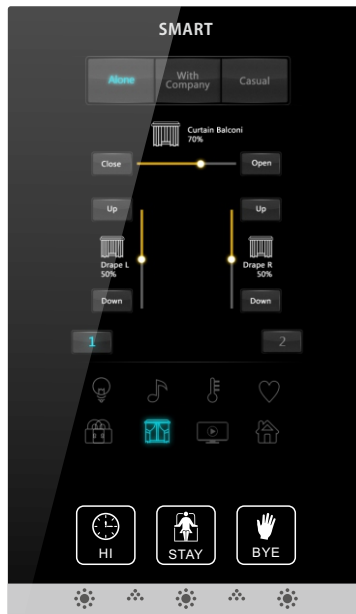

SEE

HEAR

ENTERTAIN

FEEL

CONTROL

SAVE

A step into a new ERA in Home Automation

Color Touch Panel Buttons and Area Description

Automation Simplified

Color Touch Panel Dragarm

Selected Screen Shots from CTP Wall panel

Climate- Air Conditioning

Lighting- Channel Control

Lighting - Color Control

Media - Watch TV Macro

Security - Disarm

Media - Projector KTV

Media - Projector Dance Mode

Audio-Play Jazz 65%Volume

Lighting - DMX Control

Audio - Equalizer Control

Moods - Wake Up

Home - Weather Outdoor

Home- Water Fall

Home - Pool Control

Home- Energy Log

Media - Watch DVD Macro

Curtain & Drapes Control

Media - Brows Net Macro

Home - Vital Status

Climate - AC Off

Climate - Floor Heating