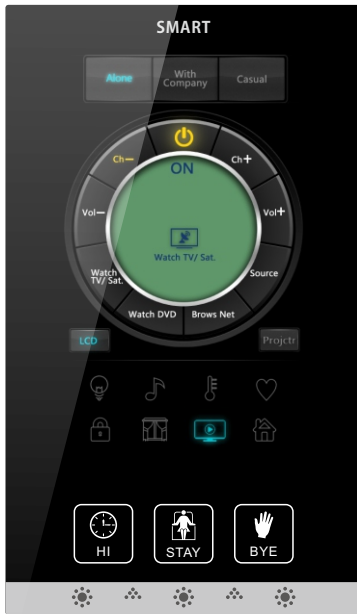

SEE

HEAR

ENTERTAIN

FEEL

CONTROL

SAVE

A step into a new ERA in Home Automation

Color Touch Panel Buttons and Area Description

Automation Simplified

Color Touch Panel Dragarm

Selected Screen Shots from CTP Wall panel

Climate- Air Conditioning

Lighting- Channel Control

Lighting - Color Control

Media - Watch TV Macro

Security - Disarm

Media - Projector KTV

Media - Projector Dance Mode

Audio-Play Jazz 65%Volume

Lighting - DMX Control

Audio - Equalizer Control

Moods - Wake Up

Home - Weather Outdoor

Home- Water Fall