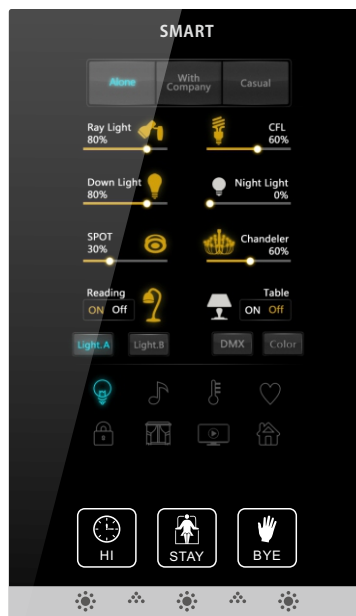

SEE

HEAR

ENTERTAIN

FEEL

CONTROL

SAVE

A step into a new ERA in Home Automation

Color Touch Panel Buttons and Area Description

Automation Simplified

Color Touch Panel Dragarm

Selected Screen Shots from CTP Wall panel

Climate- Air Conditioning

Lighting- Channel Control

Lighting - Color Control

Media - Watch TV Macro

Security - Disarm

Media - Projector KTV

Media - Projector Dance Mode

Audio-Play Jazz 65%Volume

Lighting - DMX Control

Audio - Equalizer Control

Moods - Wake Up

Home - Weather Outdoor

Home- Water Fall