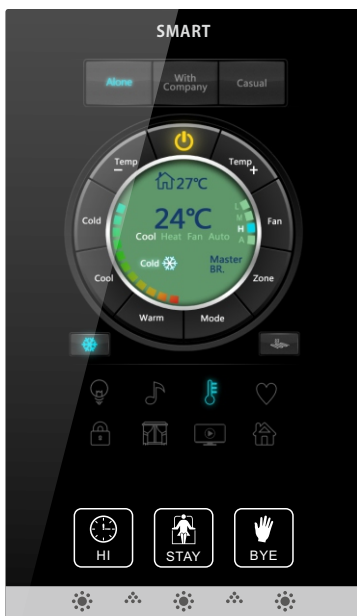

SEE

HEAR

ENTERTAIN

FEEL

CONTROL

SAVE

A step into a new ERA in Home Automation

Color Touch Panel Buttons and Area Description

Automation Simplified

Color Touch Panel Dragarm

Selected Screen Shots from CTP Wall panel

Climate- Air Conditioning

Lighting- Channel Control

Lighting - Color Control

Media - Watch TV Macro

Security - Disarm

Media - Projector KTV

Media - Projector Dance Mode

Audio-Play Jazz 65%Volume

Lighting - DMX Control

Audio - Equalizer Control

Moods - Wake Up

Home - Weather Outdoor

Home- Water Fall