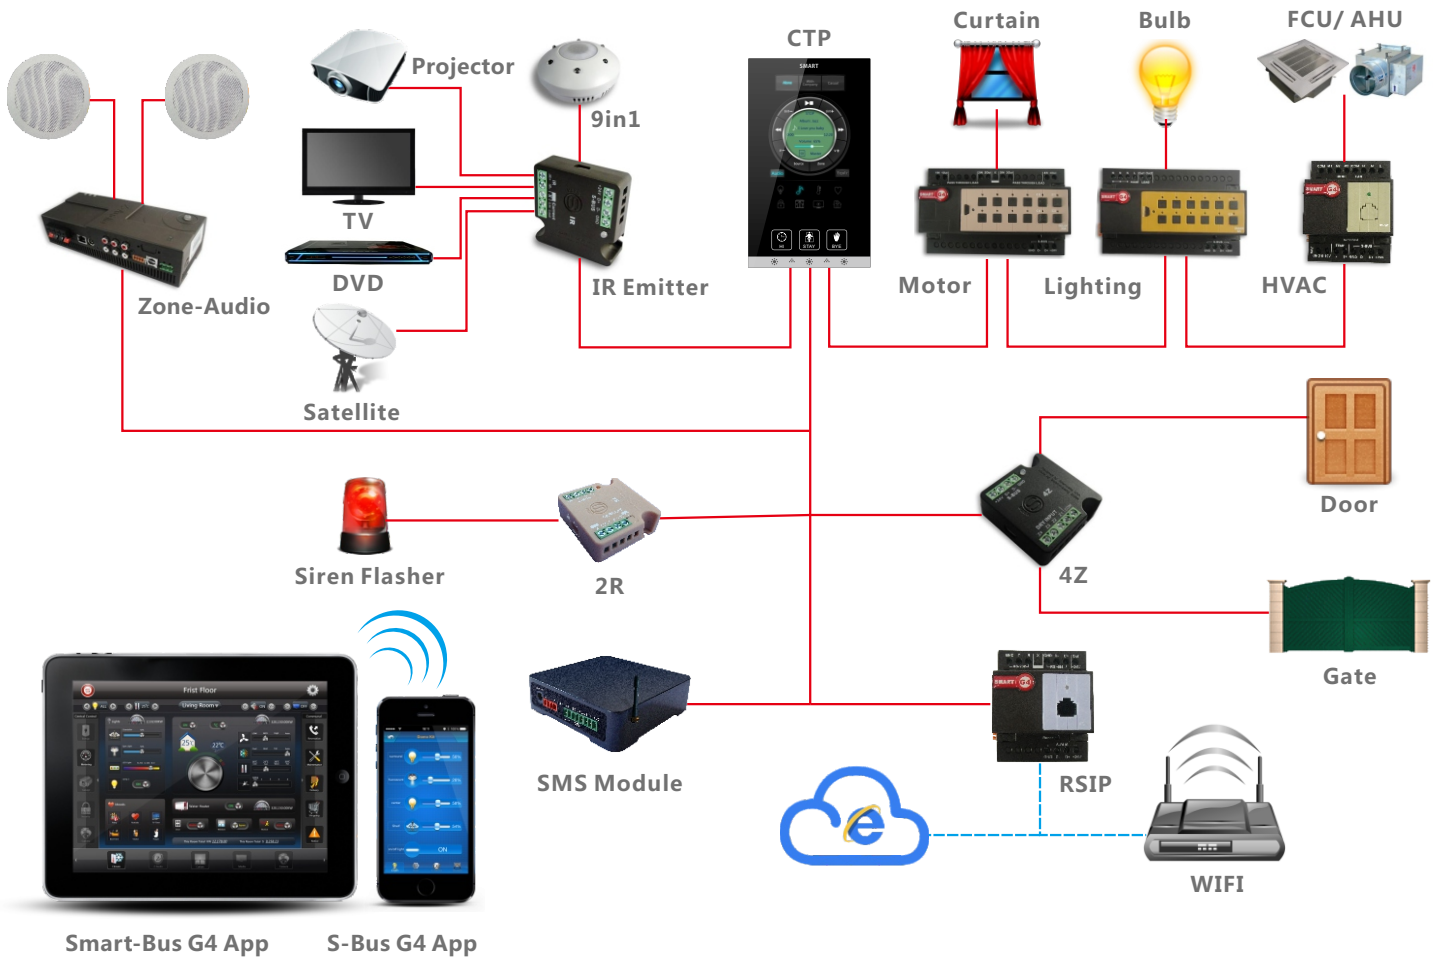

SEE

HEAR

ENTERTAIN

FEEL

CONTROL

SAVE

A step into a new ERA in Home Automation

Color Touch Panel Buttons and Area Description

Automation Simplified

Color Touch Panel Dragarm

Selected Screen Shots from CTP Wall panel

Climate- Air Conditioning

Lighting- Channel Control

Lighting - Color Control

Media - Watch TV Macro

Security - Disarm

Media - Projector KTV

Media - Projector Dance Mode

Audio-Play Jazz 65%Volume

Lighting - DMX Control

Audio - Equalizer Control

Moods - Wake Up

Home - Weather Outdoor

Home- Water Fall

Home - Pool Control

Home- Energy Log

Media - Watch DVD Macro

Curtain & Drapes Control

Media - Brows Net Macro

Home - Vital Status

Climate - AC Off

Climate - Floor Heating