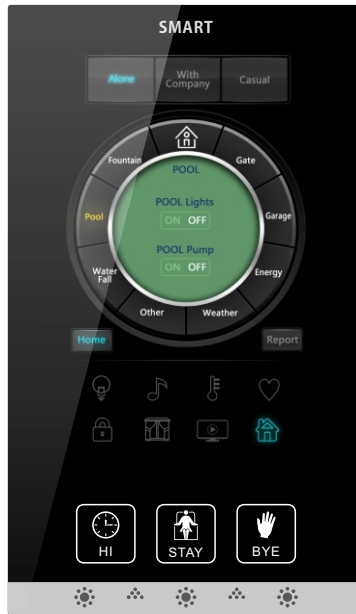

SEE

HEAR

ENTERTAIN

FEEL

CONTROL

SAVE

A step into a new ERA in Home Automation

Color Touch Panel Buttons and Area Description

Automation Simplified

Color Touch Panel Dragarm

Selected Screen Shots from CTP Wall panel

Climate- Air Conditioning

Lighting- Channel Control

Lighting - Color Control

Media - Watch TV Macro

Security - Disarm

Media - Projector KTV

Media - Projector Dance Mode

Audio-Play Jazz 65%Volume

Lighting - DMX Control

Audio - Equalizer Control

Moods - Wake Up

Home - Weather Outdoor

Home- Water Fall

Home - Pool Control

Home- Energy Log

Media - Watch DVD Macro

Curtain & Drapes Control

Media - Brows Net Macro

Home - Vital Status

Climate - AC Off

Climate - Floor Heating