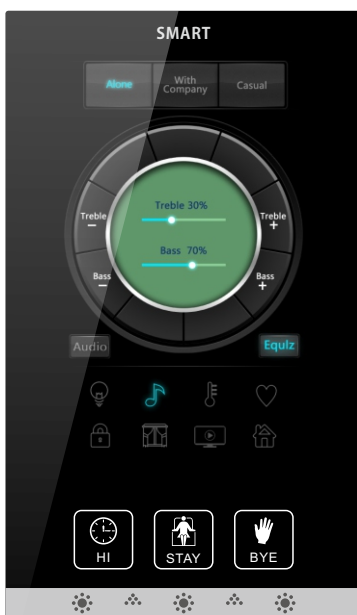

SEE

HEAR

ENTERTAIN

FEEL

CONTROL

SAVE

A step into a new ERA in Home Automation

Color Touch Panel Buttons and Area Description

Automation Simplified

Color Touch Panel Dragarm

Selected Screen Shots from CTP Wall panel

Climate- Air Conditioning

Lighting- Channel Control

Lighting - Color Control

Media - Watch TV Macro

Security - Disarm

Media - Projector KTV

Media - Projector Dance Mode

Audio-Play Jazz 65%Volume

Lighting - DMX Control

Audio - Equalizer Control

Moods - Wake Up

Home - Weather Outdoor

Home- Water Fall

Home - Pool Control

Home- Energy Log

Media - Watch DVD Macro

Curtain & Drapes Control

Media - Brows Net Macro

Home - Vital Status

Climate - AC Off

Climate - Floor Heating