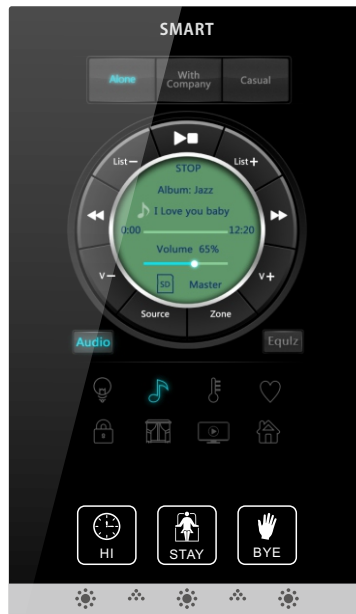

SEE

HEAR

ENTERTAIN

FEEL

CONTROL

SAVE

A step into a new ERA in Home Automation

Color Touch Panel Buttons and Area Description

Automation Simplified

Color Touch Panel Dragarm

Selected Screen Shots from CTP Wall panel

Climate- Air Conditioning

Lighting- Channel Control

Lighting - Color Control

Media - Watch TV Macro

Security - Disarm

Media - Projector KTV

Media - Projector Dance Mode

Audio-Play Jazz 65%Volume

Lighting - DMX Control

Audio - Equalizer Control

Moods - Wake Up

Home - Weather Outdoor

Home- Water Fall