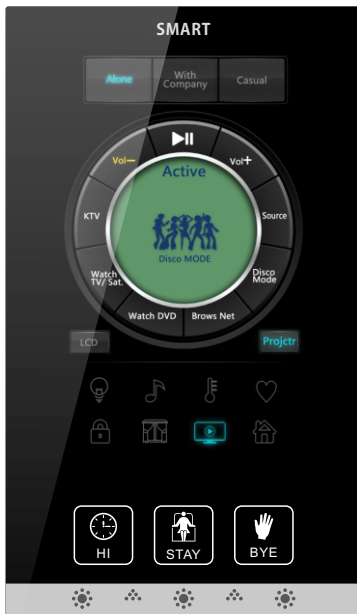

SEE

HEAR

ENTERTAIN

FEEL

CONTROL

SAVE

A step into a new ERA in Home Automation

Color Touch Panel Buttons and Area Description

Automation Simplified

Color Touch Panel Dragarm

Selected Screen Shots from CTP Wall panel

Climate- Air Conditioning

Lighting- Channel Control

Lighting - Color Control

Media - Watch TV Macro

Security - Disarm

Media - Projector KTV

Media - Projector Dance Mode

Audio-Play Jazz 65%Volume

Lighting - DMX Control

Audio - Equalizer Control

Moods - Wake Up

Home - Weather Outdoor

Home- Water Fall