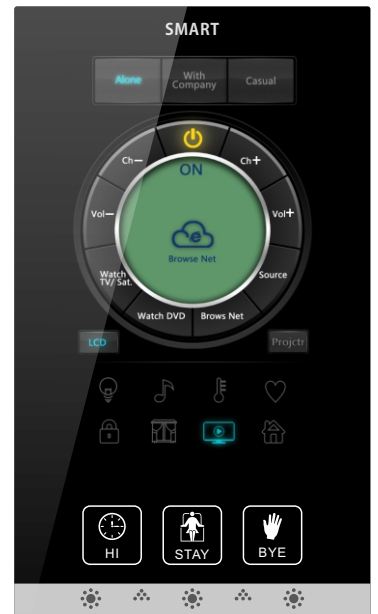

SEE

HEAR

ENTERTAIN

FEEL

CONTROL

SAVE

A step into a new ERA in Home Automation

Color Touch Panel Buttons and Area Description

Automation Simplified

Color Touch Panel Dragarm

Selected Screen Shots from CTP Wall panel

Climate- Air Conditioning

Lighting- Channel Control

Lighting - Color Control

Media - Watch TV Macro

Security - Disarm

Media - Projector KTV

Media - Projector Dance Mode

Audio-Play Jazz 65%Volume

Lighting - DMX Control

Audio - Equalizer Control

Moods - Wake Up

Home - Weather Outdoor

Home- Water Fall

Home - Pool Control

Home- Energy Log

Media - Watch DVD Macro

Curtain & Drapes Control

Media - Brows Net Macro

Home - Vital Status

Climate - AC Off

Climate - Floor Heating