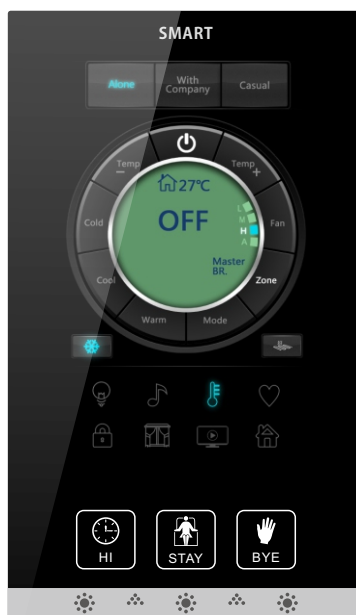

SEE

HEAR

ENTERTAIN

FEEL

CONTROL

SAVE

A step into a new ERA in Home Automation

Color Touch Panel Buttons and Area Description

Automation Simplified

Color Touch Panel Dragarm

Selected Screen Shots from CTP Wall panel

Climate- Air Conditioning

Lighting- Channel Control

Lighting - Color Control

Media - Watch TV Macro

Security - Disarm

Media - Projector KTV

Media - Projector Dance Mode

Audio-Play Jazz 65%Volume

Lighting - DMX Control

Audio - Equalizer Control

Moods - Wake Up

Home - Weather Outdoor

Home- Water Fall

Home - Pool Control

Home- Energy Log

Media - Watch DVD Macro

Curtain & Drapes Control

Media - Brows Net Macro

Home - Vital Status

Climate - AC Off

Climate - Floor Heating