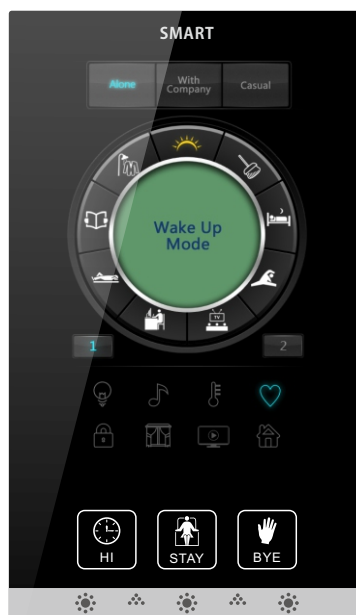

SEE

HEAR

ENTERTAIN

FEEL

CONTROL

SAVE

A step into a new ERA in Home Automation

Color Touch Panel Buttons and Area Description

Automation Simplified

Color Touch Panel Dragarm

Selected Screen Shots from CTP Wall panel

Climate- Air Conditioning

Lighting- Channel Control

Lighting - Color Control

Media - Watch TV Macro

Security - Disarm

Media - Projector KTV

Media - Projector Dance Mode

Audio-Play Jazz 65%Volume

Lighting - DMX Control

Audio - Equalizer Control

Moods - Wake Up

Home - Weather Outdoor

Home- Water Fall

Home - Pool Control

Home- Energy Log

Media - Watch DVD Macro

Curtain & Drapes Control

Media - Brows Net Macro

Home - Vital Status

Climate - AC Off

Climate - Floor Heating