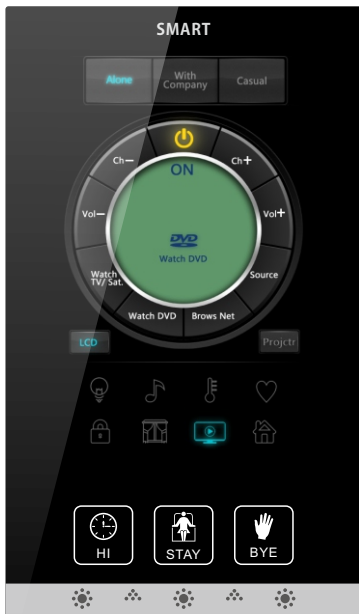

SEE

HEAR

ENTERTAIN

FEEL

CONTROL

SAVE

A step into a new ERA in Home Automation

Color Touch Panel Buttons and Area Description

Automation Simplified

Color Touch Panel Dragarm

Selected Screen Shots from CTP Wall panel

Climate- Air Conditioning

Lighting- Channel Control

Lighting - Color Control

Media - Watch TV Macro

Security - Disarm

Media - Projector KTV

Media - Projector Dance Mode

Audio-Play Jazz 65%Volume

Lighting - DMX Control

Audio - Equalizer Control

Moods - Wake Up

Home - Weather Outdoor

Home- Water Fall

Home - Pool Control

Home- Energy Log

Media - Watch DVD Macro

Curtain & Drapes Control

Media - Brows Net Macro

Home - Vital Status

Climate - AC Off

Climate - Floor Heating