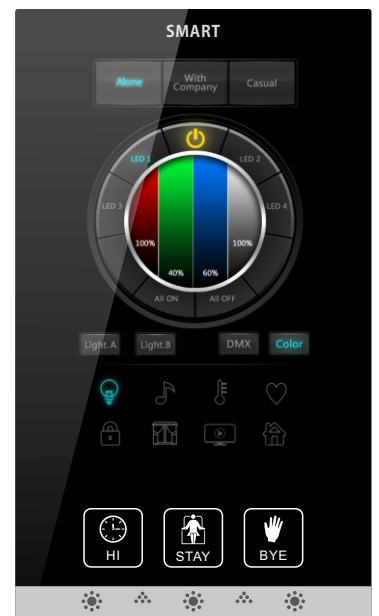

SEE

HEAR

ENTERTAIN

FEEL

CONTROL

SAVE

A step into a new ERA in Home Automation

Color Touch Panel Buttons and Area Description

Automation Simplified

Color Touch Panel Dragarm

Selected Screen Shots from CTP Wall panel

Climate- Air Conditioning

Lighting- Channel Control

Lighting - Color Control

Media - Watch TV Macro

Security - Disarm

Media - Projector KTV

Media - Projector Dance Mode

Audio-Play Jazz 65%Volume

Lighting - DMX Control

Audio - Equalizer Control

Moods - Wake Up

Home - Weather Outdoor

Home- Water Fall