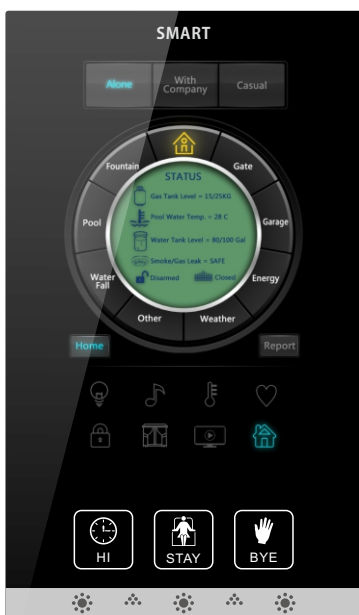

SEE

HEAR

ENTERTAIN

FEEL

CONTROL

SAVE

A step into a new ERA in Home Automation

Color Touch Panel Buttons and Area Description

Automation Simplified

Color Touch Panel Dragarm

Selected Screen Shots from CTP Wall panel

Climate- Air Conditioning

Lighting- Channel Control

Lighting - Color Control

Media - Watch TV Macro

Security - Disarm

Media - Projector KTV

Media - Projector Dance Mode

Audio-Play Jazz 65%Volume

Lighting - DMX Control

Audio - Equalizer Control

Moods - Wake Up

Home - Weather Outdoor

Home- Water Fall

Home - Pool Control

Home- Energy Log

Media - Watch DVD Macro

Curtain & Drapes Control

Media - Brows Net Macro

Home - Vital Status

Climate - AC Off

Climate - Floor Heating