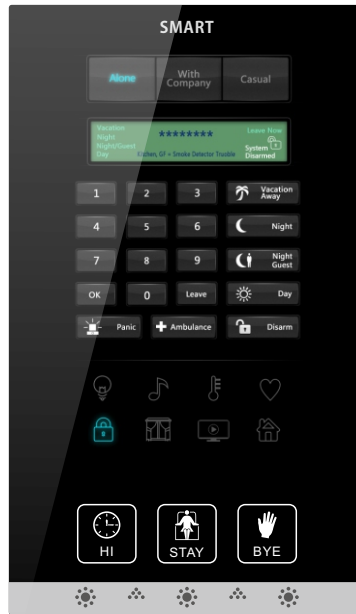

SEE

HEAR

ENTERTAIN

FEEL

CONTROL

SAVE

A step into a new ERA in Home Automation

Color Touch Panel Buttons and Area Description

Automation Simplified

Color Touch Panel Dragarm

Selected Screen Shots from CTP Wall panel

Climate- Air Conditioning

Lighting- Channel Control

Lighting - Color Control

Media - Watch TV Macro

Security - Disarm

Media - Projector KTV

Media - Projector Dance Mode

Audio-Play Jazz 65%Volume

Lighting - DMX Control

Audio - Equalizer Control

Moods - Wake Up

Home - Weather Outdoor

Home- Water Fall