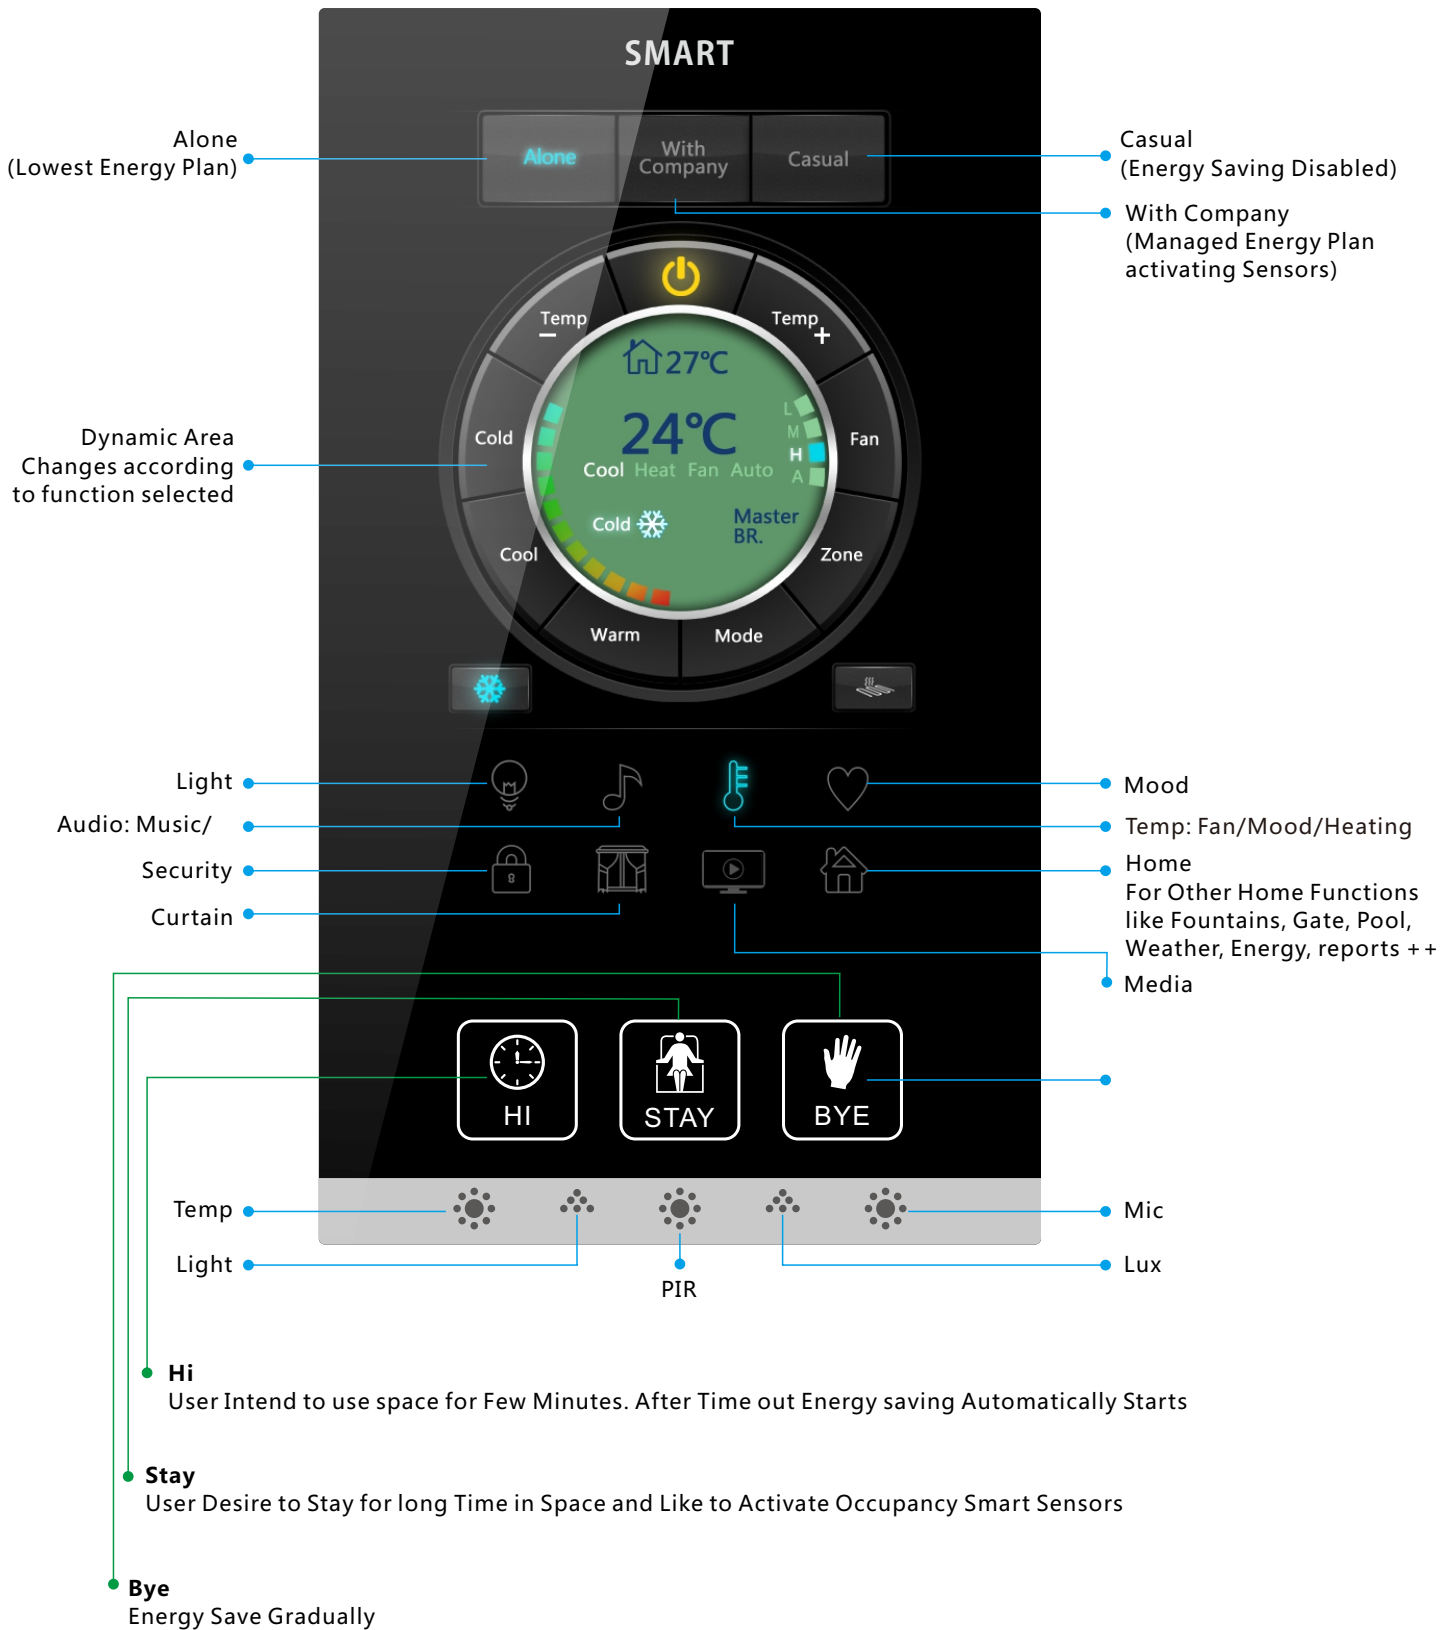

SEE

HEAR

ENTERTAIN

FEEL

CONTROL

SAVE

A step into a new ERA in Home Automation

Color Touch Panel Buttons and Area Description

Automation Simplified

Color Touch Panel Dragarm

Selected Screen Shots from CTP Wall panel

Climate- Air Conditioning

Lighting- Channel Control

Lighting - Color Control

Media - Watch TV Macro

Security - Disarm

Media - Projector KTV

Media - Projector Dance Mode

Audio-Play Jazz 65%Volume

Lighting - DMX Control

Audio - Equalizer Control

Moods - Wake Up

Home - Weather Outdoor

Home- Water Fall