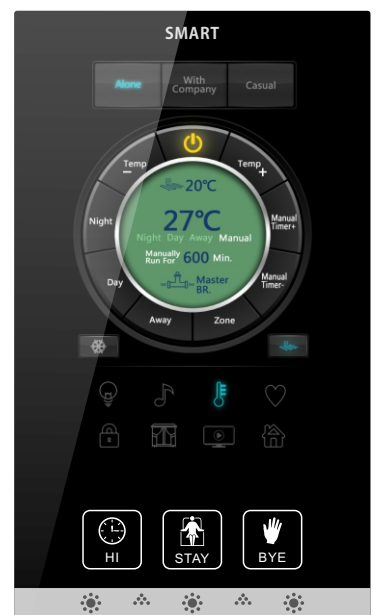

SEE

HEAR

ENTERTAIN

FEEL

CONTROL

SAVE

A step into a new ERA in Home Automation

Color Touch Panel Buttons and Area Description

Automation Simplified

Color Touch Panel Dragarm

Selected Screen Shots from CTP Wall panel

Climate- Air Conditioning

Lighting- Channel Control

Lighting - Color Control

Media - Watch TV Macro

Security - Disarm

Media - Projector KTV

Media - Projector Dance Mode

Audio-Play Jazz 65%Volume

Lighting - DMX Control

Audio - Equalizer Control

Moods - Wake Up

Home - Weather Outdoor

Home- Water Fall

Home - Pool Control

Home- Energy Log

Media - Watch DVD Macro

Curtain & Drapes Control

Media - Brows Net Macro

Home - Vital Status

Climate - AC Off

Climate - Floor Heating