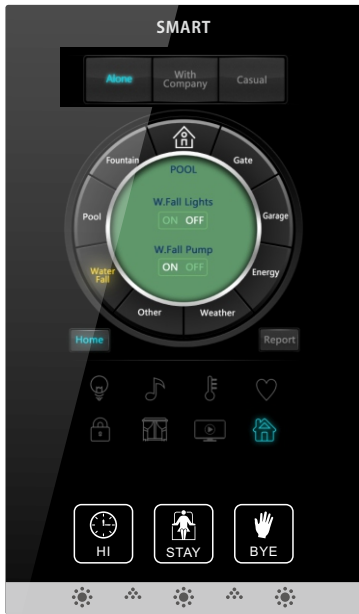

SEE

HEAR

ENTERTAIN

FEEL

CONTROL

SAVE

A step into a new ERA in Home Automation

Color Touch Panel Buttons and Area Description

Automation Simplified

Color Touch Panel Dragarm

Selected Screen Shots from CTP Wall panel

Climate- Air Conditioning

Lighting- Channel Control

Lighting - Color Control

Media - Watch TV Macro

Security - Disarm

Media - Projector KTV

Media - Projector Dance Mode

Audio-Play Jazz 65%Volume

Lighting - DMX Control

Audio - Equalizer Control

Moods - Wake Up

Home - Weather Outdoor

Home- Water Fall

Home - Pool Control

Home- Energy Log

Media - Watch DVD Macro

Curtain & Drapes Control

Media - Brows Net Macro

Home - Vital Status

Climate - AC Off

Climate - Floor Heating